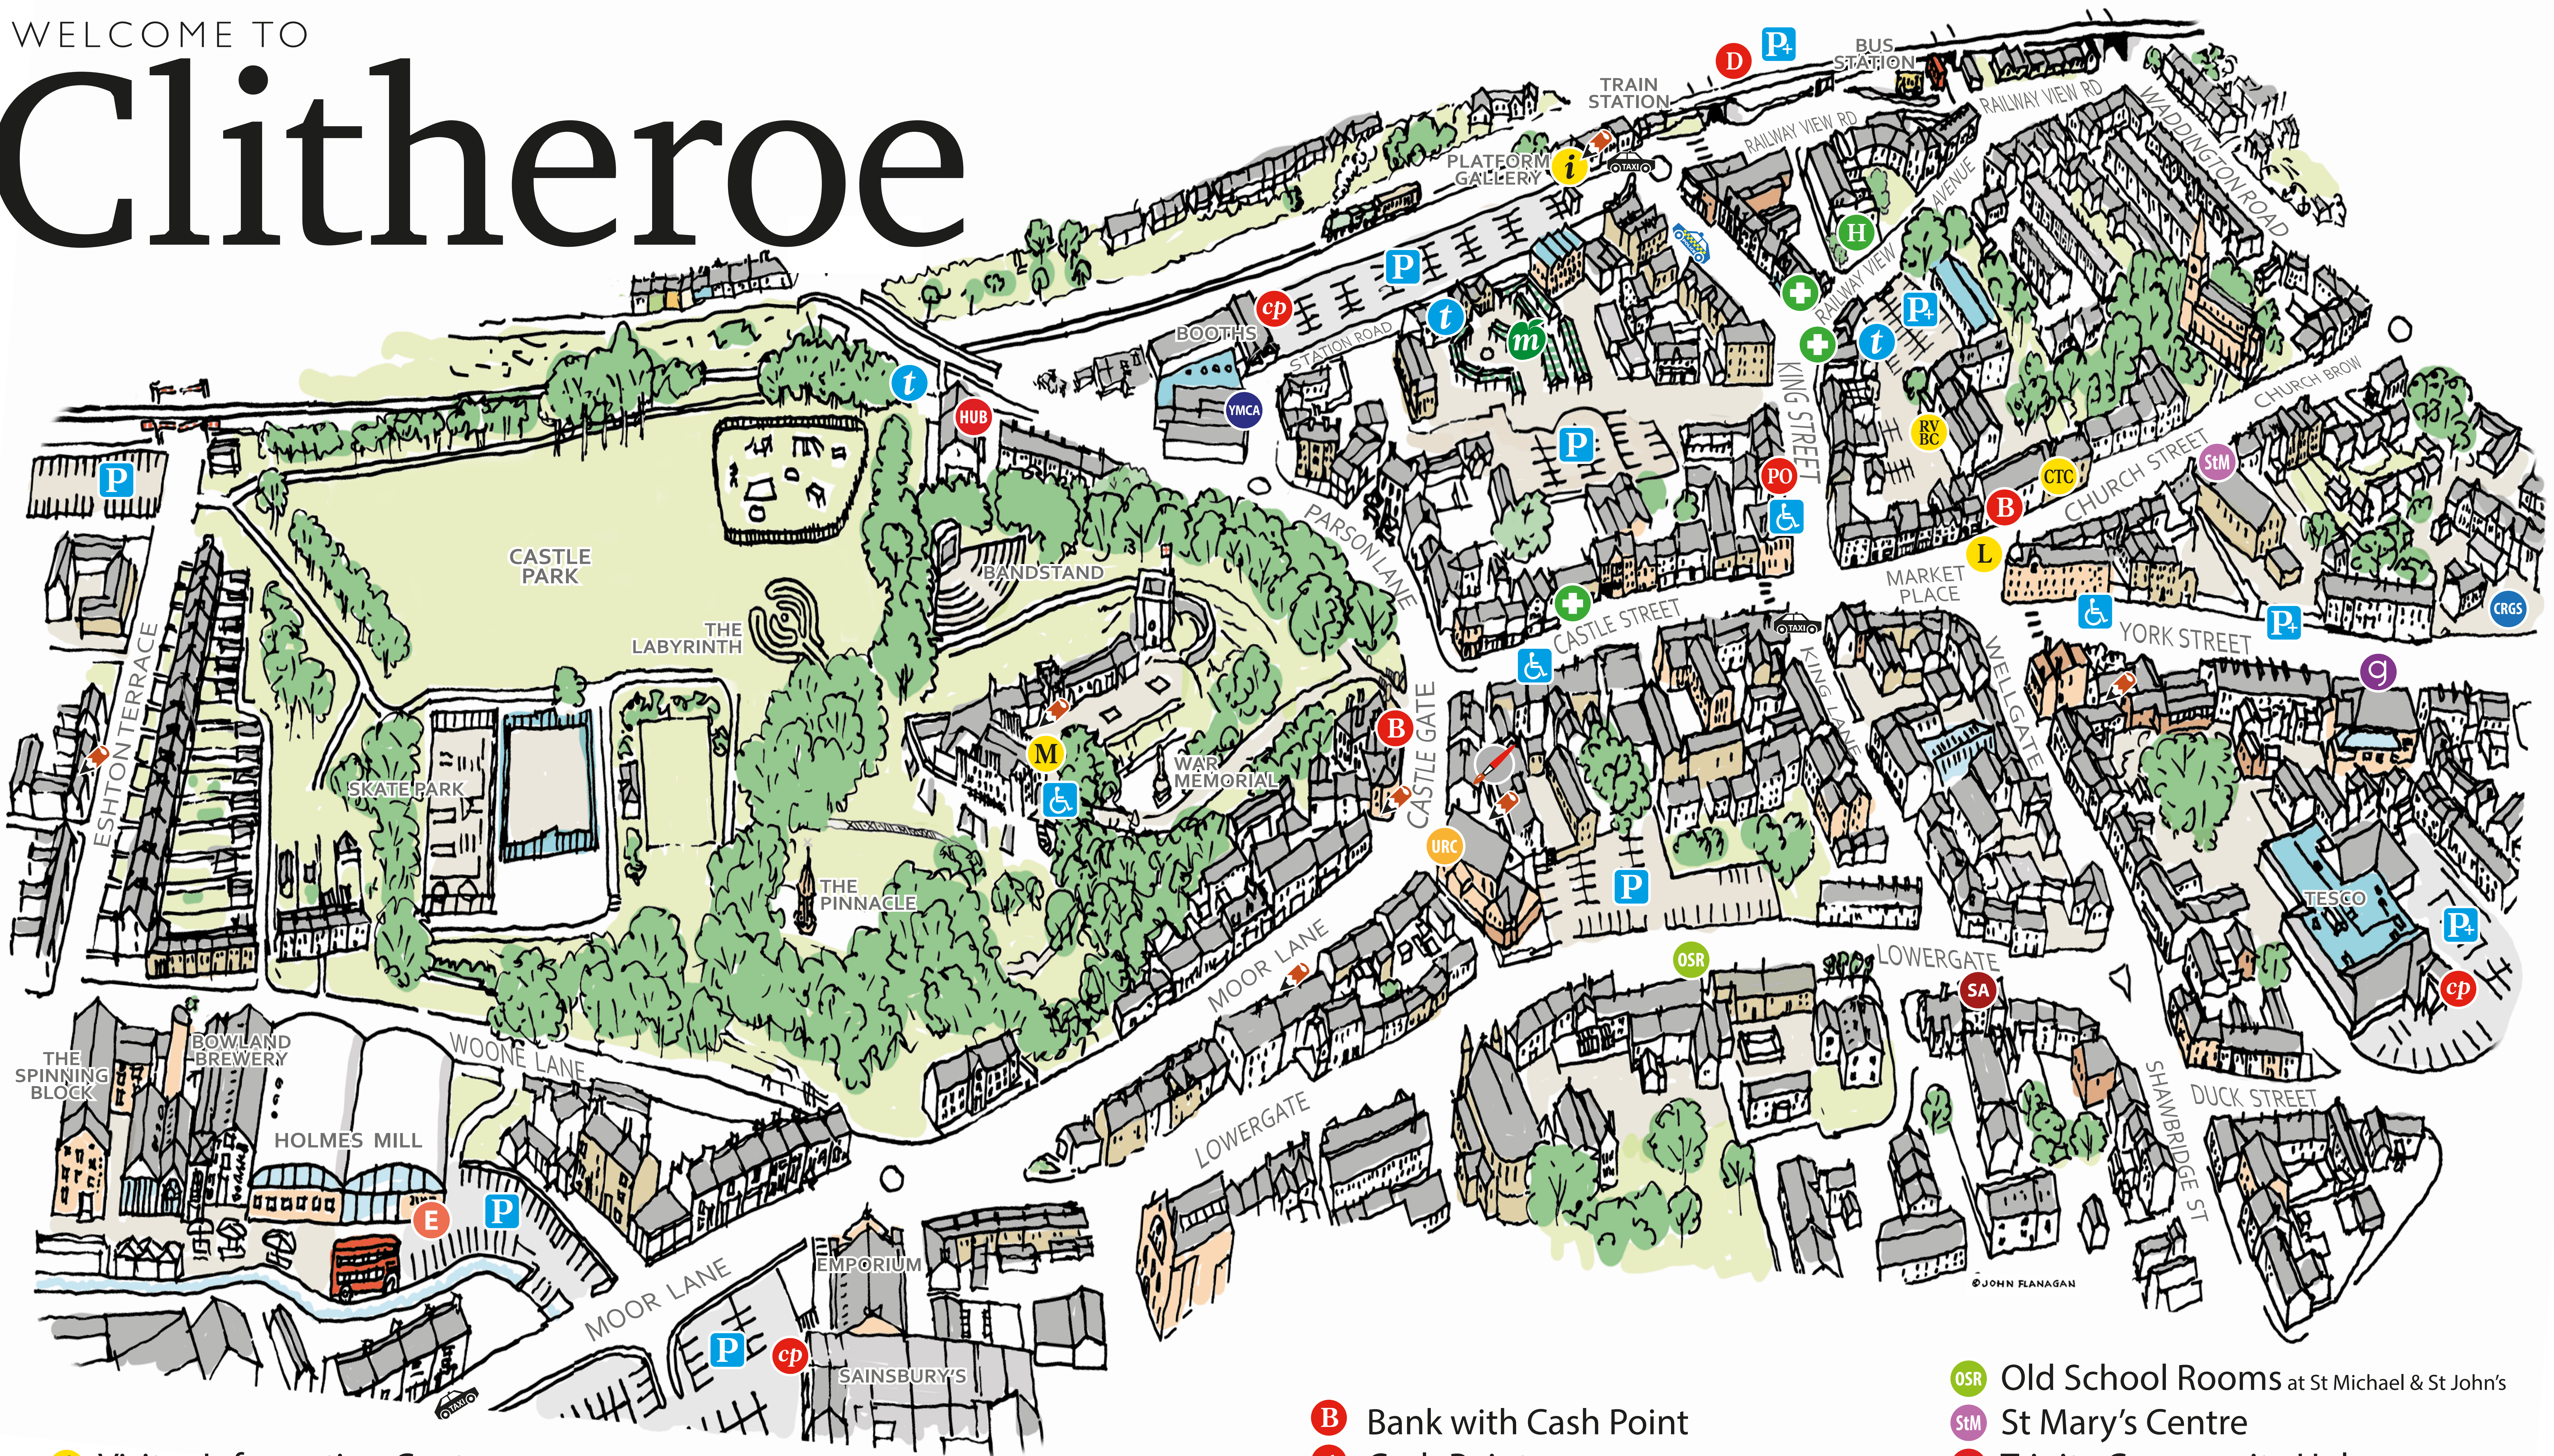

WELCOME TO Clitheroe

- i** Visitor Information Centre at the Platform Gallery
- CTC** Clitheroe Town Council
- RV BC** Ribble Valley Borough Council
- M** Castle Museum
- L** Library
- m** Market (Tues, Thurs & Sat)

- H** Health Centre
- +** Chemist
- t** Toilets
- P P+** Car Parks with Disabled Spaces / + Charging Bays. Please observe parking T&C.
- ♿** Disabled Parking (on Street)

- B** Bank with Cash Point
- cp** Cash Point
- PO** Post Office
- D** PO Delivery Depot
- TAXI** Taxi Ranks
- 🚓** Police Station
- E** Everyman Cinema
- 9** The Grand Theatre

- OSR** Old School Rooms at St Michael & St John's
- StM** St Mary's Centre
- HUB** Trinity Community Hub
- URC** United Reformed Church
- SA** Salvation Army
- YMCA** YMCA Charity Shop
- CRGS** Clitheroe Royal Grammar School
- 🎨** Art Galleries
- 🗺️** The Railway Workers' Mural